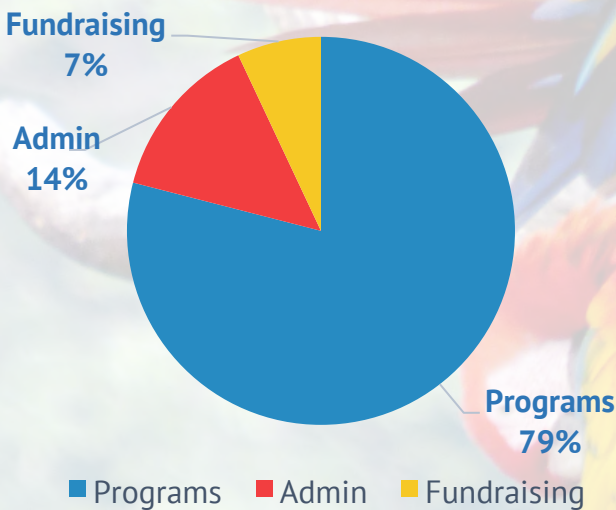

5. Outreach & Education

- Approximately 4,800 children and adults were inspired about the Macaws.
- Another 47 conservationists have been trained on site.

INCOME

Category	Total income
Donations	\$ 70,783
Grants	\$ 48,000
Total	\$118,783

EXPENSE

Category	Total expense
Programs	\$ 93,262
Admin	\$ 16,509
Fundraising	\$ 7,777
Total	\$117,548

MAJOR SUPPORTERS

We are grateful to the individuals, organizations, foundations and businesses that generously supported The Ara Project in 2017.