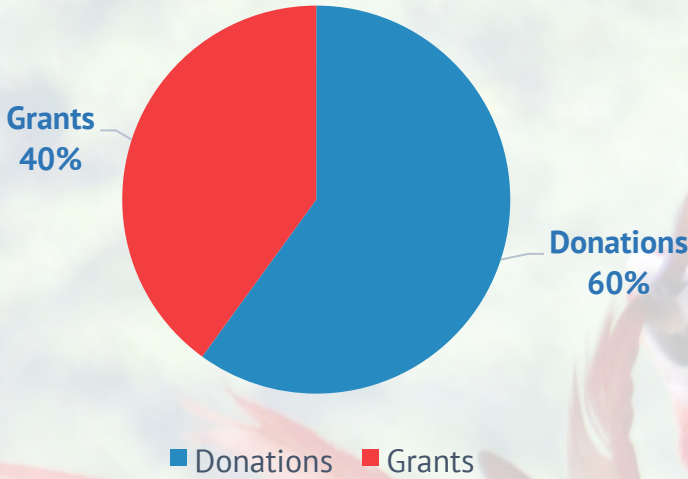

2. Eggs

- Between the breeding center and release sites combined, the young Macaw pairs laid a total of 89 eggs.

3. Offspring

- Of the 89 eggs, 19 Great- green Macaw chicks and one Scarlet Macaw chick hatched and 16 of them survived.
- An additional 450m2 of aviary space is built so that these fledglings can practice their flying skills in preparation for their release into the wild!
- Fun fact: 14 Scarlet Macaws are being prepared for release early 2018!

4. Wild populations of both species

- During the last breeding season 28 nests were monitored & protected.
- A total of 33 artificial nests are installed in the field, ready for the next breeding season.
- We see a minimal survival rate of 55% since the first release. Bearing in mind that independence looks similar to mortality, the survival of released birds is probably higher than stated.

5. Outreach & Education

- Approximately 4,800 children and adults were inspired about the Macaws.
- Another 47 conservationists have been trained on site.

INCOME

Category	Total income
Donations	\$ 70,783
Grants	\$ 48,000
Total	\$118,783